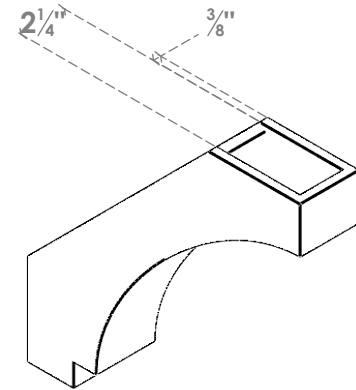

ITEM NUMBER: BRCPO030X14000X14000IMP

3"W X 14"D X 14"H IMPERIAL ARCHITECTURAL GRADE PVC OPEN BRACE

SIDE PROFILE

FRONT PROFILE

ISOMETRIC

EKENA MILLWORK
2300 WEST MAIN ST.
CLARKSVILLE, TX 75426
TOLL FREE: 866-607-0453
WWW.EKENAMILLWORK.COM