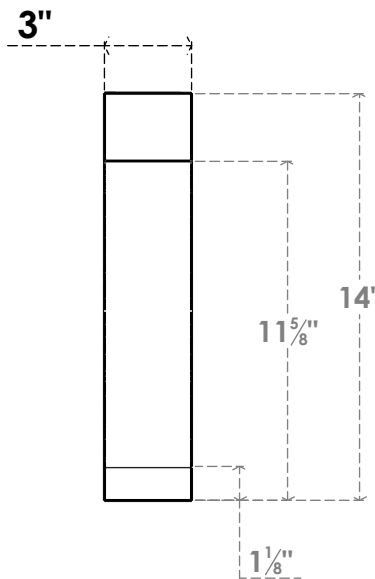

ITEM NUMBER: BRCPO030X14000X14000IMP

3"W X 14"D X 14"H IMPERIAL ARCHITECTURAL GRADE PVC OPEN BRACE

SIDE PROFILE

FRONT PROFILE

ISOMETRIC

EKENA MILLWORK
2300 WEST MAIN ST.
CLARKSVILLE, TX 75426
TOLL FREE: 866-607-0453
WWW.EKENAMILLWORK.COM

NOTES

1. INSTALLATION TO BE COMPLETED IN ACCORDANCE WITH MANUFACTURER'S SPECIFICATIONS.
2. DRAWING MAY NOT BE TO SCALE
3. THIS DRAWING IS INTENDED FOR DESIGN AND PLANNING PURPOSES ONLY.
4. ALL INFORMATION CONTAINED HEREIN WAS CURRENT AT THE TIME OF DEVELOPMENT BUT MUST BE REVIEWED AND APPROVED BY THE PRODUCT MANUFACTURER TO BE CONSIDERED ACCURATE.
5. ARCHITECTURAL GRADE PVC PRODUCTS ARE MADE FROM EXPANDED CELLULAR PVC AND COME NATURALLY WHITE BUT MAY BE PAINTED