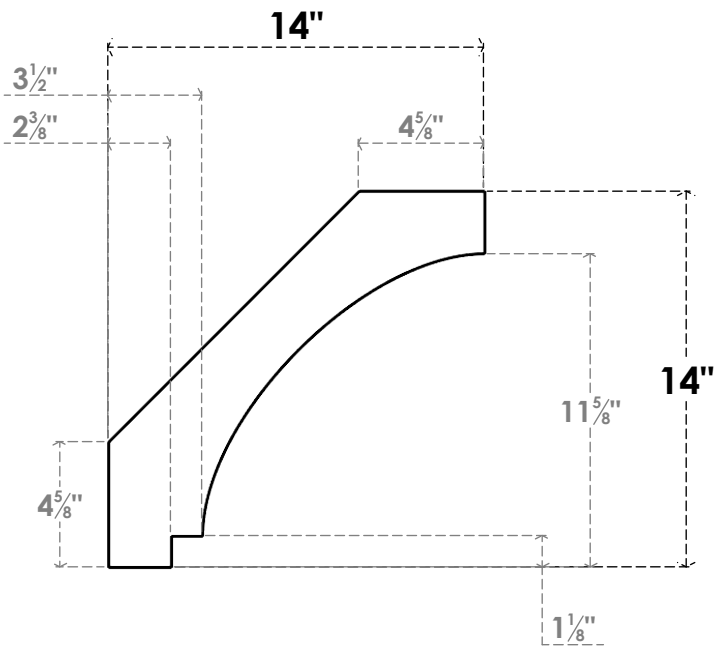

ITEM NUMBER: BRCPO030X14000X14000IMP

3"W X 14"D X 14"H IMPERIAL ARCHITECTURAL GRADE PVC OPEN BRACE

SIDE PROFILE

FRONT PROFILE

ISOMETRIC

EKENA MILLWORK
2300 WEST MAIN ST.
CLARKSVILLE, TX 75426
TOLL FREE: 866-607-0453
WWW.EKENAMILLWORK.COM

NOTES

1. INSTALLATION TO BE COMPLETED IN ACCORDANCE WITH MANUFACTURER'S SPECIFICATIONS.
2. DRAWING MAY NOT BE TO SCALE
3. THIS DRAWING IS INTENDED FOR DESIGN AND PLANNING PURPOSES ONLY.
4. ALL INFORMATION CONTAINED HEREIN WAS CURRENT AT THE TIME OF DEVELOPMENT BUT MUST BE REVIEWED AND APPROVED BY THE PRODUCT MANUFACTURER TO BE CONSIDERED ACCURATE.
5. ARCHITECTURAL GRADE PVC PRODUCTS ARE MADE FROM EXPANDED CELLULAR PVC AND COME NATURALLY WHITE BUT MAY BE PAINTED